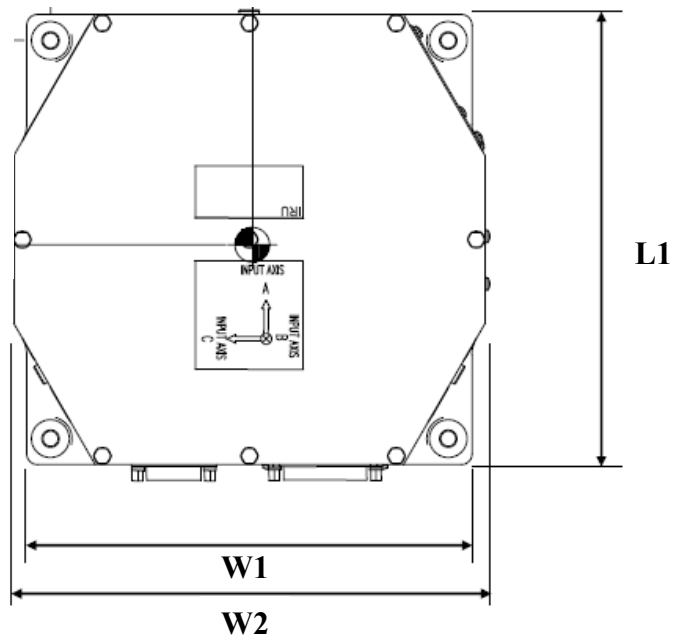

Attachment 1

Inertial Reference Unit (IRU) Type III-C View diagram

unit : mm

Items		Values
Dimensional outline	L1	208 (Typical)
	W1	206 (Typical)
	W2	218 (Typical)
	H1	176.4 (Typical)
Mass		6.6 kg (Typical)